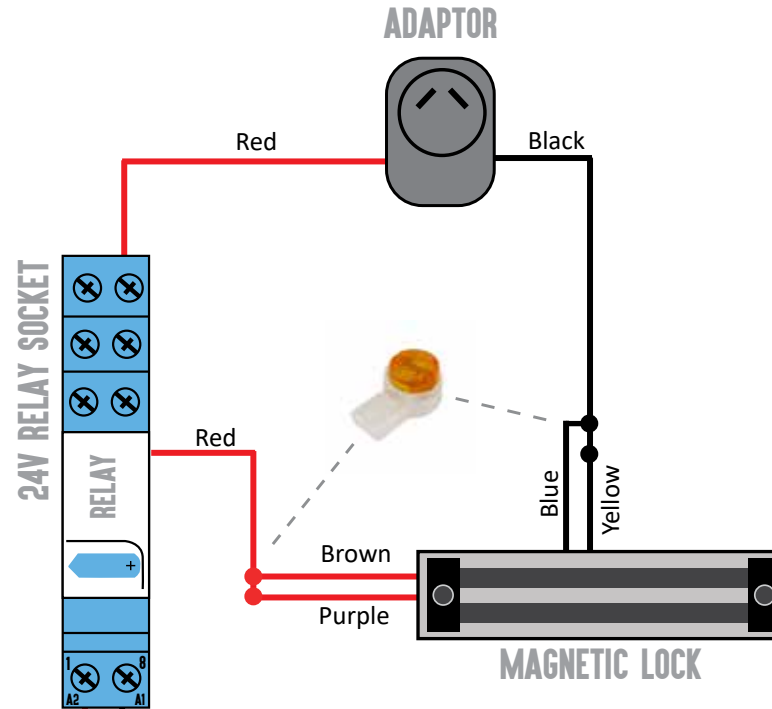

Magnetic Lock

wiring diagram

AC 230V

Downee
SHORT / CUTS

DEA NET24 CONTROL BOARD

Adaptor

CUT OFF OUTPUT CONNECTOR
AND STRIP WIRES.

POSITIVE CABLE IS MARKED
WITH GREY STRIPES

WARNING

CONNECTING THE POLARITY
WRONG WILL DAMAGE SURGE
SUPPRESSION UNIT AND ISN'T
COVERED IN WARRANTY.

Magnetic Lock

wiring diagram
DC 24V

Downee SHORT / CUTS

KEY AUTOMATION CONTROL BOARD

Adaptor

CUT OFF OUTPUT CONNECTOR
AND STRIP WIRES.

POSITIVE CABLE IS MARKED
WITH GREY STRIPES

WARNING

CONNECTING THE POLARITY
WRONG WILL DAMAGE SURGE
SUPPRESSION UNIT AND ISN'T
COVERED IN WARRANTY.