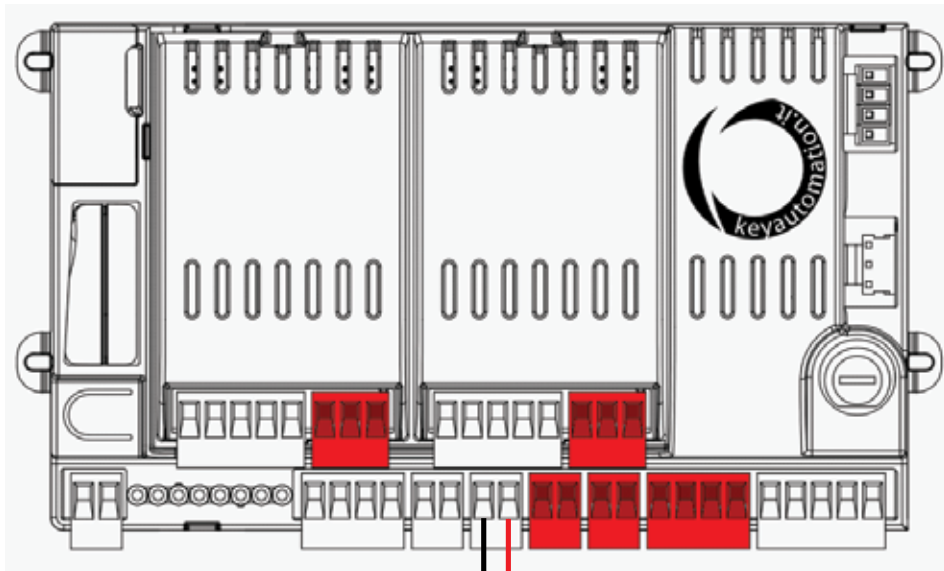

Magnetic Lock

wiring diagram

AC 230V

Downee
SHORT / CUTS

DEA NET24 CONTROL BOARD

Adaptor

CUT OFF OUTPUT CONNECTOR
AND STRIP WIRES.

POSITIVE CABLE IS MARKED
WITH GREY STRIPES

WARNING

CONNECTING THE POLARITY
WRONG WILL DAMAGE SURGE
SUPPRESSION UNIT AND ISN'T
COVERED IN WARRANTY.

Magnetic Lock

wiring diagram
DC 24V

Downee SHORT / CUTS

KEY AUTOMATION CONTROL BOARD

Adaptor

CUT OFF OUTPUT CONNECTOR
AND STRIP WIRES.

POSITIVE CABLE IS MARKED
WITH GREY STRIPES

WARNING

CONNECTING THE POLARITY
WRONG WILL DAMAGE SURGE
SUPPRESSION UNIT AND ISN'T
COVERED IN WARRANTY.