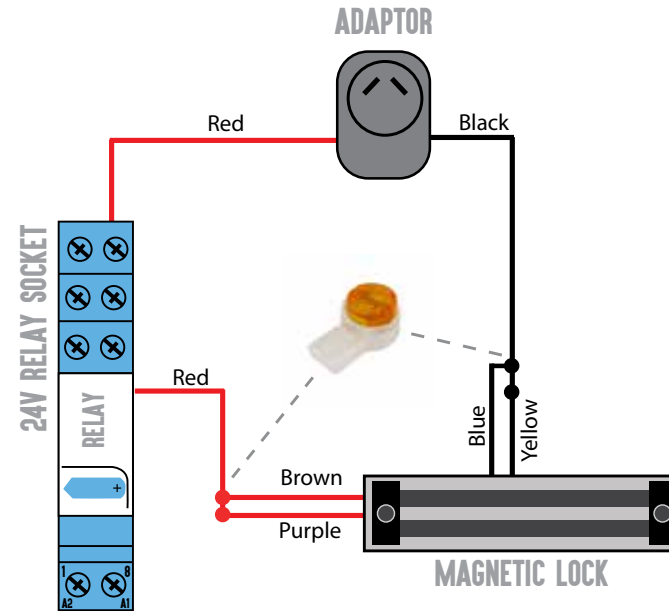

Magnetic Lock

wiring diagram

AC 230V

Downee
SHORT / CUTS

DEA NET24 CONTROL BOARD

Adaptor

CUT OFF OUTPUT CONNECTOR
AND STRIP WIRES.

POSITIVE CABLE IS MARKED
WITH GREY STRIPES

WARNING

CONNECTING THE POLARITY
WRONG WILL DAMAGE SURGE
SUPPRESSION UNIT AND ISN'T
COVERED IN WARRANTY.

Magnetic Lock

wiring diagram
DC 24V

Downee SHORT / CUTS

KEY AUTOMATION CONTROL BOARD

Adaptor

CUT OFF OUTPUT CONNECTOR
AND STRIP WIRES.

POSITIVE CABLE IS MARKED
WITH GREY STRIPES

WARNING

CONNECTING THE POLARITY
WRONG WILL DAMAGE SURGE
SUPPRESSION UNIT AND ISN'T
COVERED IN WARRANTY.