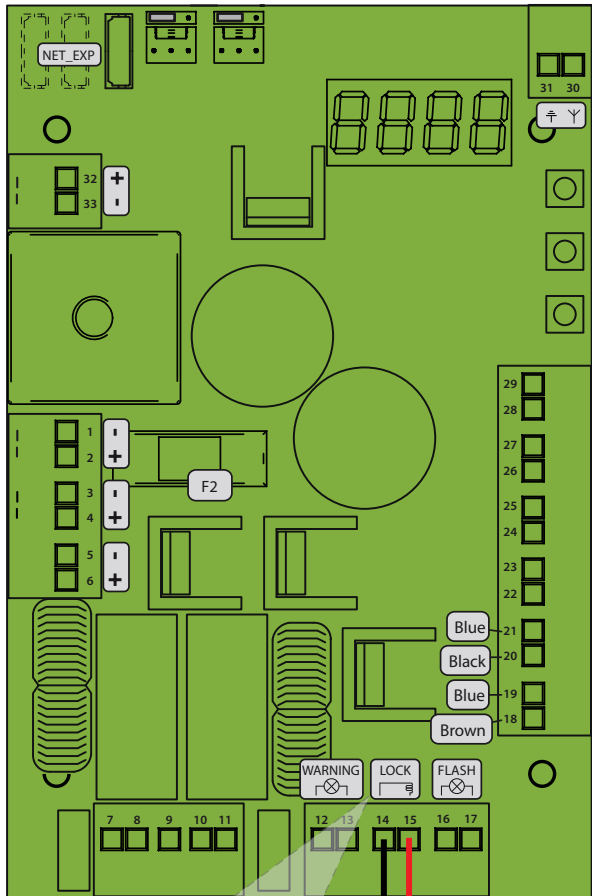

Magnetic Lock

wiring diagram

AC 230V

Downee
SHORT / CUTS

DEA NET24 CONTROL BOARD

Adaptor

CUT OFF OUTPUT CONNECTOR
AND STRIP WIRES.

POSITIVE CABLE IS MARKED
WITH GREY STRIPES

WARNING

CONNECTING THE POLARITY
WRONG WILL DAMAGE SURGE
SUPPRESSION UNIT AND ISN'T
COVERED IN WARRANTY.

Magnetic Lock

wiring diagram
DC 24V

Downee SHORT / CUTS

KEY AUTOMATION CONTROL BOARD

Adaptor

CUT OFF OUTPUT CONNECTOR
AND STRIP WIRES.

POSITIVE CABLE IS MARKED
WITH GREY STRIPES

WARNING

CONNECTING THE POLARITY
WRONG WILL DAMAGE SURGE
SUPPRESSION UNIT AND ISN'T
COVERED IN WARRANTY.