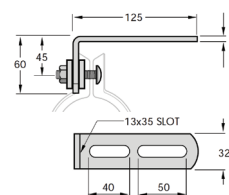

1. ALL RAIL CLAMPS ARE COMPLETELY INTERCHANGEABLE WITH ALL POST CLAMPS.
2. FOR NEATNESS OF INSTALLATION POST CLAMP ATTACHMENT EAR IS HIDDEN BY FIRST RAIL CLAMP.

VERTICAL RAIL ADJUSTMENT FROM 30° TO 150° FOR FENCING UP SLOPES OR ADDING MULTIPLE INTEGRAL STAYS.

RAIL CLAMPS - Butt

Any size combination of Rail & Post now possible

PART	RAIL	CTN
UFFB25	25NB	40(8x5)
UFFB32	32NB	30(6x5)
UFFB40	40NB	30(6x5)
UFFB50	50NB	20(4x5)

POST CLAMPS - Thru

PART	POST	CTN
UFFT25	25NB	50(10x5)
UFFT32	32NB	40(8x5)
UFFT40	40NB	40(8x5)
UFFT50	50NB	40(8x5)
UFFT65	65NB	30(6x5)
UFFT80	80NB	20(4x5)
UFFT100	100NB	20(4x5)

MULTI-PURPOSE CONNECTOR

Connector suitable with all Post and Rail Clamps

PART	CARTON
UFFMPC	100(10x10)

WALL BRACKET ASSEMBLY

PART	CARTON
UFFFWB	70(14x5)

Downee[®]
Discover the difference

VIC/TAS
6-10 Market Rd
Sunshine, VIC 3020
Tel: 03 9364 8288
Fax: 03 9311 7985