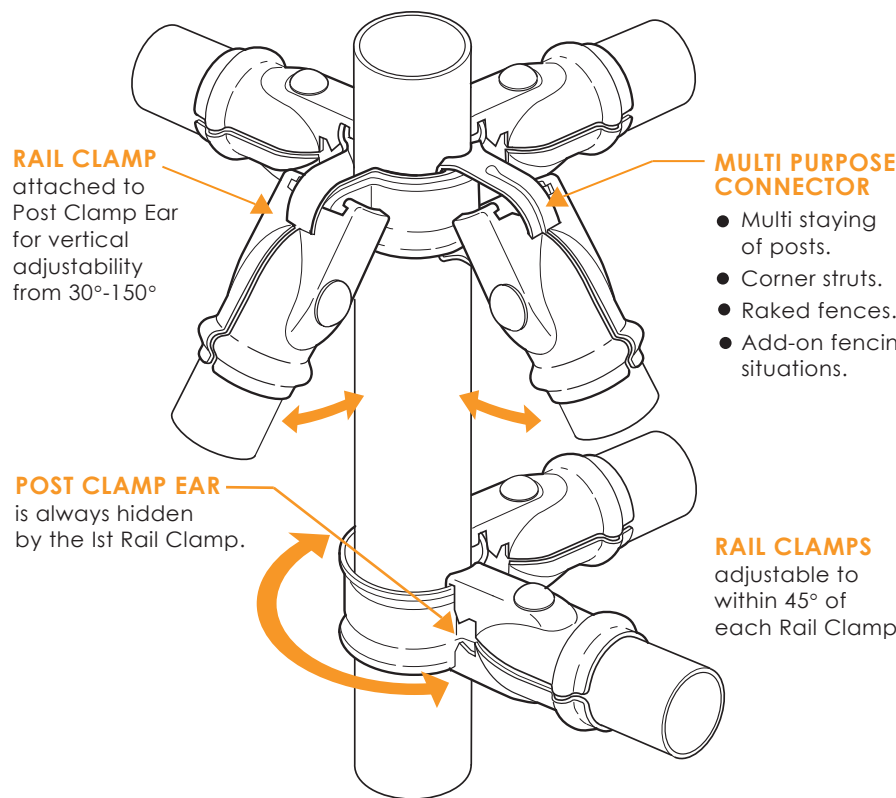

UNIVERSAL FENCE FITTING SYSTEM

Using a combination of just two types of pressings, every conceivable joint configuration and size variation may be easily constructed. All the standard corners of course, plus any number of special joint requirements including an integral stay arrangement. With the addition of the Multiple Purpose Connector, two or more rails can be connected to the post at any angle completely eliminating the need for pipe bending.

The perfect solution for multiple enclosures, sports ovals, cricket nets, tennis courts, or any awkward shaped enclosure.

2, 3, 4 AND UP TO 8 WAY ADJUSTABLE FITTING COMBINATIONS POSSIBLE

INSTALLATION NOTES:

1. ALL RAIL CLAMPS ARE COMPLETELY INTERCHANGEABLE WITH ALL POST CLAMPS.
2. FOR NEATNESS OF INSTALLATION POST CLAMP ATTACHMENT EAR IS HIDDEN BY FIRST RAIL CLAMP.

VERTICAL RAIL ADJUSTMENT FROM 30° TO 150° FOR FENCING UP SLOPES OR ADDING MULTIPLE INTEGRAL STAYS.