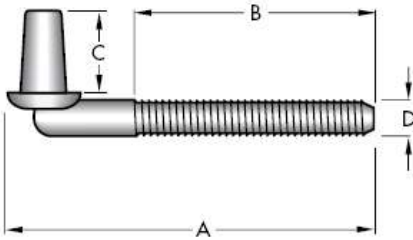

DISCOVER the
difference a
new gudgeon
makes.

The new Downee gudgeon replaces the old forged version and incorporates a bush that will reduce metal on metal wear. A nail hole has been added for extra stability, as well as fully threaded rod. All bolt through gudgeons are now fully adjustable. These gudgeon will be rolled out over the coming months and will be available to purchase by using existing Downee codes at the same great price.

Current configuration

Code	Pipe	A	B	C	D	Ctn
G1	20nb	120	65	30	16	60
G2	25nb	150	85	45	20	30
G3	25nb	187	105	45	20	30
G4	32nb	151	80	40	20	20

New configuration

Code	Pipe	A	B	C	D	Bush	Ctn
G1	20nb	155	120	50	20Ø	X	20
G3	25nb	155	120	50	16Ø	✓	20
G4	32nb	155	120	50	20Ø	✓	20