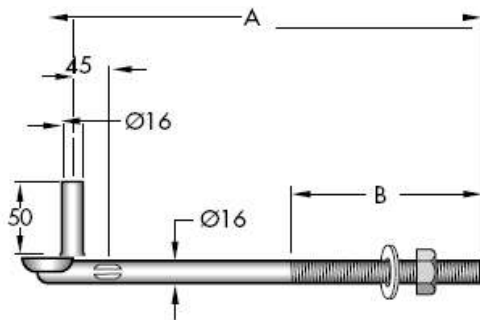

BOLT THROUGH GUDGEONS ADJUSTABLE- GALVANISED

Current configuration

Code	Pipe	A	B	C	Ctn
G7LT	25nb	385	330	16Ø	30
G8LT	25nb	470	400	16Ø	30

G7LT & G8LT to be obsoleted refer to G7 and G8

BOLT THROUGH HINGE STRAP GUDGEONS - GALVANISED

Current configuration

Code	A	B	C	Ctn
G506	170	105	16Ø	40
G508	215	105	16Ø	40
G510	262	180	16Ø	30
G514	363	180	16Ø	20
G516	414	180	16Ø	20

New configuration

Code	A	B	C	D	Bush	Ctn
G514	400	365	50	16Ø	X	20
G516	500	465	50	16Ø	X	20