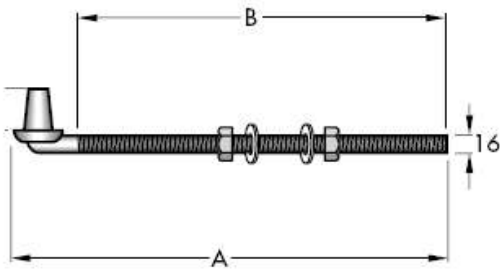

Current configuration

Code	Pipe	A	B	C	D	Ctn
G1	20nb	120	65	30	16	60
G2	25nb	150	85	45	20	30
G3	25nb	187	105	45	20	30
G4	32nb	151	80	40	20	20

New configuration

Code	Pipe	A	B	C	D	Bush	Ctn
G1	20nb	155	120	50	20Ø	X	20
G3	25nb	155	120	50	16Ø	✓	20
G4	32nb	155	120	50	20Ø	✓	20

*G2 will be phased out once stock is exhausted.

BOLT THROUGH GUDGEONS – GALVANISED – Now Adjustable Gudgeon

Current configuration

Code	Pipe	A	B	Ctn
G7	25nb	385	16Ø	20
G7S	25nb	310	16Ø	20
G8	25nb	470	16Ø	20
G11	32nb	460	20Ø	10

BOLT THROUGH GUDGEONS ADJUSTABLE- GALVANISED

Current configuration

Code	Pipe	A	B	C	Ctn
G7LT	25nb	385	330	16Ø	30
G8LT	25nb	470	400	16Ø	30

G7LT & G8LT to be obsoleted refer to G7 and G8

BOLT THROUGH HINGE STRAP GUDGEONS - GALVANISED