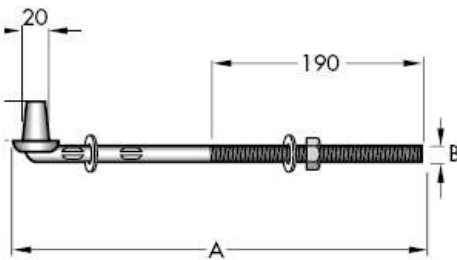

Current configuration

Code	Pipe	A	B	C	D	Ctn
G1	20nb	120	65	30	16	60
G2	25nb	150	85	45	20	30
G3	25nb	187	105	45	20	30
G4	32nb	151	80	40	20	20

New configuration

Code	Pipe	A	B	C	D	Bush	Ctn
G1	20nb	155	120	50	20Ø	X	20
G3	25nb	155	120	50	16Ø	✓	20
G4	32nb	155	120	50	20Ø	✓	20

*G2 will be phased out once stock is exhausted.

BOLT THROUGH GUDGEONS – GALVANISED – Now Adjustable Gudgeon

Current configuration

Code	Pipe	A	B	Ctn
G7	25nb	385	16Ø	20
G7S	25nb	310	16Ø	20
G8	25nb	470	16Ø	20
G11	32nb	460	20Ø	10