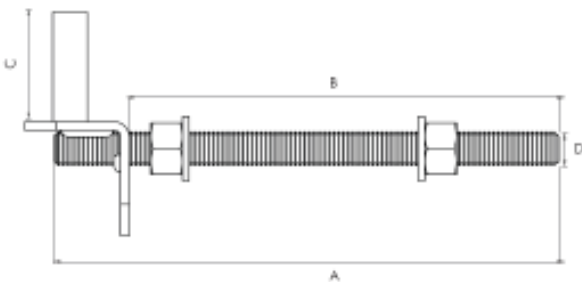

Current configuration

Code	Pipe	A	B	C	D	Ctn
G1	20nb	120	65	30	16	60
G2	25nb	150	85	45	20	30
G3	25nb	187	105	45	20	30
G4	32nb	151	80	40	20	20

New configuration

Code	Pipe	A	B	C	D	Bush	Ctn
G1	20nb	155	120	50	20Ø	X	20
G3	25nb	155	120	50	16Ø	✓	20
G4	32nb	155	120	50	20Ø	✓	20

*G2 will be phased out once stock is exhausted.

BOLT THROUGH GUDGEONS – GALVANISED – Now Adjustable Gudgeon

Current configuration

Code	Pipe	A	B	Ctn
G7	25nb	385	16Ø	20
G7S	25nb	310	16Ø	20
G8	25nb	470	16Ø	20
G11	32nb	460	20Ø	10