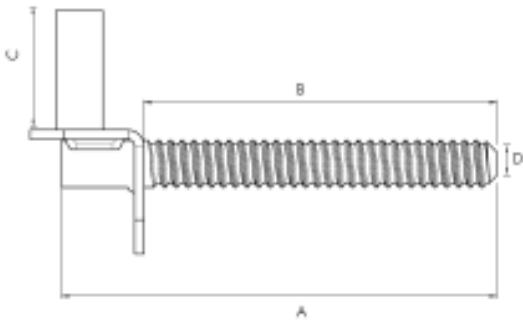

DISCOVER the
difference a
new gudgeon
makes.

The new Downee gudgeon replaces the old forged version and incorporates a bush that will reduce metal on metal wear. A nail hole has been added for extra stability, as well as fully threaded rod. All bolt through gudgeons are now fully adjustable. These gudgeon will be rolled out over the coming months and will be available to purchase by using existing Downee codes at the same great price.

Current configuration

Code	Pipe	A	B	C	D	Ctn
G1	20nb	120	65	30	16	60
G2	25nb	150	85	45	20	30
G3	25nb	187	105	45	20	30
G4	32nb	151	80	40	20	20

New configuration

Code	Pipe	A	B	C	D	Bush	Ctn
G1	20nb	155	120	50	20Ø	X	20
G3	25nb	155	120	50	16Ø	✓	20
G4	32nb	155	120	50	20Ø	✓	20